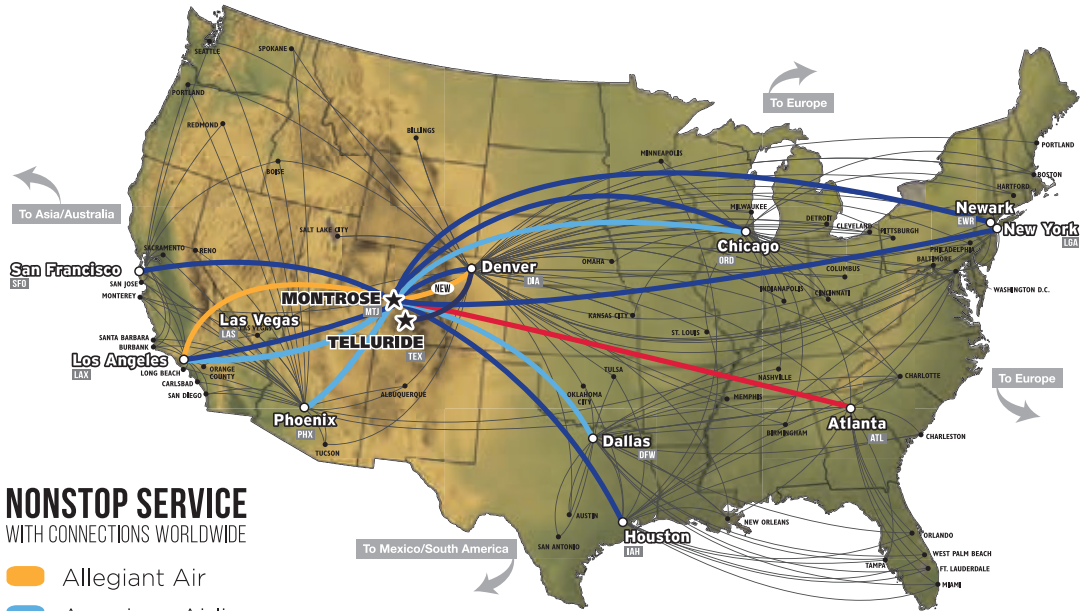

# TELLURIDE/MONTROSE (MTJ & TEX) 2016-2017 WINTER FLIGHT PLAN

## NONSTOP SERVICE WITH CONNECTIONS WORLDWIDE

- Allegiant Air
- American Airlines
- Delta Air Lines
- United Airlines
- Great Lakes Airlines (United)

CITY - CARRIER	AIRPORT	FREQUENCY	DATES
<b>DENVER</b>			
United	DEN MTJ	3-6x Daily	Year-Round
Great Lakes/United	DEN TEX	Daily/Multiple Daily	Year-Round (starts Dec. 17)
Allegiant	DEN MTJ	Wed & Sat	Dec 17 - Mar 26
<b>DALLAS</b>			
American	DFW MTJ	Daily	Nov 18 - Apr 3
	DFW MTJ	Sat (2nd Flight)	Dec 17 - Apr 3
	DFW MTJ	Sun-Fri (2nd Flight)	Dec 16 - Jan 8, Feb 16 - Apr 3
<b>PHOENIX</b>			
American	PHX MTJ	Daily	Dec 15 - Apr 3
<b>HOUSTON</b>			
United	IAH MTJ	Daily	Dec 16 - Apr 3
<b>CHICAGO</b>			
United	ORD MTJ	Daily	Dec 10, Dec 17 - Apr 3
American	ORD MTJ	Daily	Dec 15 - Jan 8
	ORD MTJ	Sat	Feb 18 - Apr 3
<b>NEW YORK</b>			
United	EWR MTJ	Sat & Sun	Dec 17 - Apr 3
United	LGA MTJ	Saturday	Dec 17 - Apr 3
<b>LOS ANGELES</b>			
United	LAX MTJ	Sat & Sun	Dec 17 - Mar 26
Allegiant	LAX MTJ	Wed & Sat	Dec 17 - Mar 26
American	LAX MTJ	Daily	Dec 17 - Jan 8
	LAX MTJ	Sat	Feb 18 - Apr 3
<b>SAN FRANCISCO</b>			
United	SFO MTJ	Wed, Sat & Sun	Dec 17 - Mar 26
<b>ATLANTA</b>			
Delta	ATL MTJ	Daily	Dec 17 - Jan 2
	ATL MTJ	Sat	Jan 7 - Mar 25
	ATL MTJ	Wed	Feb 22 - Mar 26
	ATL MTJ	Sat (2nd) overnight	Feb 25 - Mar 26